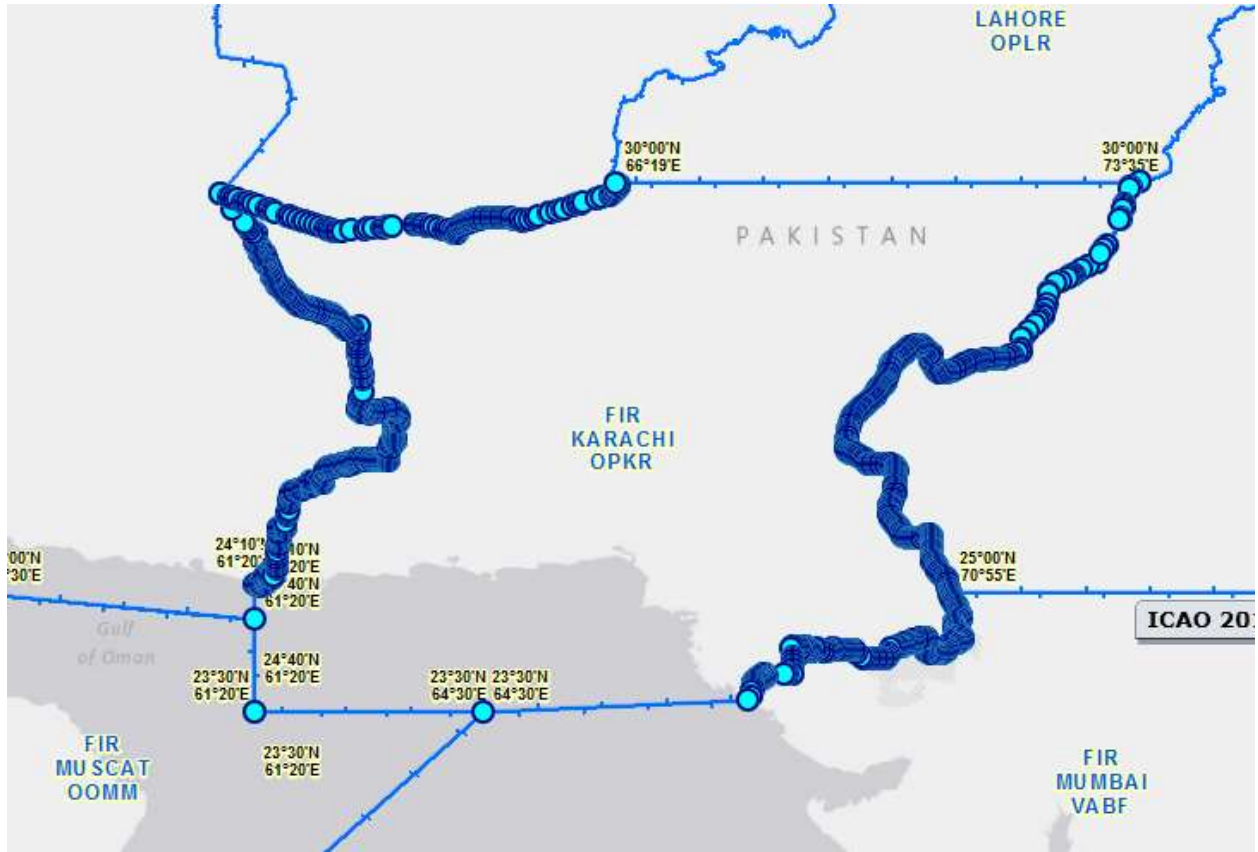

Karachi FIR

FIR Point

FIRNOMPTS	ICAO_CODE	REGION	LATdms	LONGdms	LAT	LONG	FIR_P	COMMENTS
FIR KARACHI	OPKR	APAC	233000N	0612000E	23.5	61.33333	1	
FIR KARACHI	OPKR	APAC	244000N	0612000E	24.66667	61.33333	1	
FIR KARACHI	OPKR	APAC	251000N	0612000E	25.0974	61.33333	1	
FIR KARACHI	OPKR	APAC	300000N	0661900E	29.995	66.31915	1	
FIR KARACHI	OPKR	APAC	300000N	0733500E	30.0025	73.54443	1	
FIR KARACHI	OPKR	APAC	250000N	0705500E	25.00278	70.91943	1	
FIR KARACHI	OPKR	APAC	233000N	0643000E	23.5	64.5	1